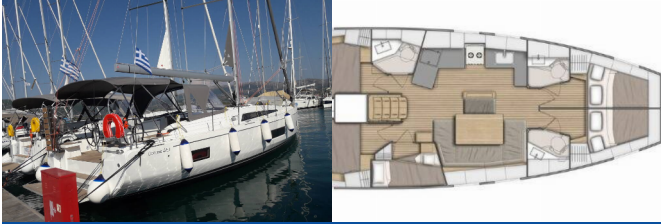

Web: [www.brain-yachting.com](http://www.brain-yachting.com)

<b>Yacht Base</b>	Lefkas, D-Marin, Greece
<b>Yacht ID</b>	6591
<b>Yacht Brands</b>	Beneteau
<b>Yacht Name</b>	Chrisel
<b>Production Year</b>	2020
<b>Length</b>	14.60 M
<b>Cabins</b>	5
<b>Berths</b>	10
<b>Max Persons</b>	10
<b>WC</b>	3

**DECK:** Bathing platform, Inox Boarding Ladder, Sprayhood, Teak deck

**ENTERTAINMENT:** Radio CD mp3 player + USB, Bluetooth

**GALLEY:** Freezer, Kitchen utensils (Galley equipment, cutlery)

**INTERIOR:** Electric fans in cabins, Electric toilet