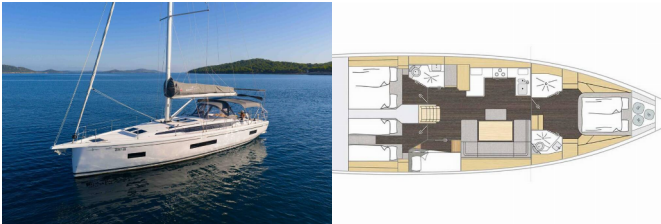

BAVARIA C46

Sofia (2025)

[BRAIN Yachting](#) or type unknown

BRAIN Yachting • Neubaugasse 43/4 • 1070 Vienna • Austria

Phone: +43 1 435 0804

E-mail: relax@brain-yachting.com

Web: www.brain-yachting.com

Yacht Base	Marina Mandalina, Sibenik, Croatia
Yacht ID	6590
Yacht Brands	Bavaria
Yacht Name	Sofia
Production Year	2025
Length	14.50 M
Cabins	4
Berths	8 + 1
Max Persons	9
WC	2

COMFORT: Cockpit cushions

DECK: Anchor line, Anchor swivel, Bimini top, Black ball, Black conus, Boat hook, Bosun's chair (Safe seat) (boatswain's chair), Canister for water, Cockpit table, Cockpit/stern, outside shower, Dinghy, Dinghy (byboat) pump, Electric anchor windlass, Fenders, Gangway, Hawser, Impeller, V-belt, oilfilter, Jerry cans for diesel, Main anchor, Mooring ropes, Plastic bucket, Repair box for dinghy, Round/globular fender, Spare anchor (Reserve, Auxiliary anchor), Spotlight / Headlights, Sprayhood, Spring line, Teak cockpit, Water hose

SAILS: Lazy bag, Lazy jacks

YACHT ELECTRICS: Batteries, Battery charger, Heating, Inverter, Shore connection 220 V, Solar panels, USB sockets

PRICE AND AVAILABILITY

Bavaria C46 Sofia (2025)

BRAIN Yachting