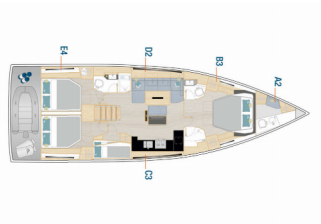

HANSE 510

Amber - OW (2025)

BRAIN Yachting or type unknown

BRAIN Yachting • Neubaugasse 43/4 • 1070 Vienna • Austria

Phone: +43 1 435 0804

E-mail: relax@brain-yachting.com

Web: www.brain-yachting.com

Yacht Base	Marina Kastela, Croatia
Yacht ID	6579
Yacht Brands	Hanse Yachts
Yacht Name	Amber - OW
Production Year	2025
Length	15.97 M
Cabins	4 + 1
Berths	8 + 2 + 1
Max Persons	11
WC	2 + 1

COMFORT: Bed linen, Cockpit cushions

DECK: Bathing platform, Bimini top, Cockpit table, Cockpit/stern, outside shower, Dinghy, Grill/Barbecue/Plancha, Sprayhood, Teak cockpit

ENTERTAINMENT: Outdoor speakers, Radio CD player