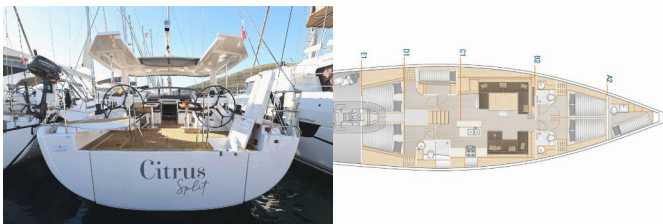

Yacht Base	Trogir, Yachtclub Seget (Marina Baotić), Croatia
Yacht ID	6578
Yacht Brands	Hanse Yachts
Yacht Name	Citrus
Production Year	2025
Length	17.20 M
Cabins	5 + 1
Berths	10 + 2 + 1
Max Persons	11
WC	3 + 1