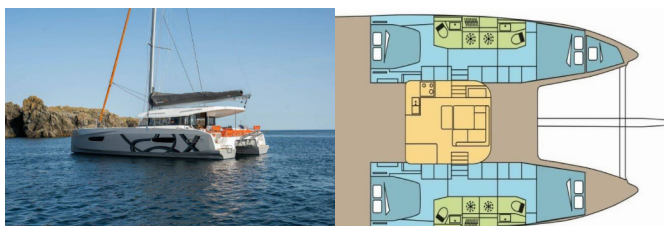

EXCESS 14

MULAN (2025)

BRAIN Yachting or type unknown

BRAIN Yachting • Neubaugasse 43/4 • 1070 Vienna • Austria

Phone: +43 1 435 0804

E-mail: relax@brain-yachting.com

Web: www.brain-yachting.com

Yacht Base	Grenada, Port Louis Marina, Caribbean
Yacht ID	6550
Yacht Brands	Excess
Yacht Name	MULAN
Production Year	2025
Length	13.97 M
Cabins	4 + 1
Berths	8 + 1
Max Persons	9
WC	4

COMFORT: Cockpit cushions

DECK: Bimini top, Cockpit table, Davit, Dinghy with outboard engine, Remote control for anchor winch with chain counter at helm

ENTERTAINMENT: FUSION sound system, Indoor speakers, Outdoor speakers

GALLEY: Additional fridge, Kitchen utensils (Galley equipment, cutlery), Refrigerator

INTERIOR: Electric fans, Electric toilet

NAVIGATION: AIS, Autopilot, GPS chart plotter, Wind/speed/depth instruments

SAFETY: VHF radio

SAILS: Electric primary winch, Lazy bag, Lazy jacks

YACHT ELECTRICS: Air Conditioning, Battery charger, Generator, Inverter, Shore power connection, Solar panels, USB sockets, Watermaker - desalinator