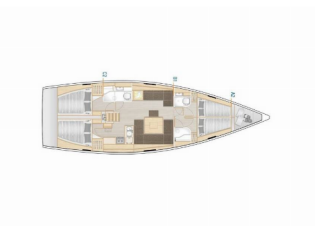

Web: [www.brain-yachting.com](http://www.brain-yachting.com)

<b>Yacht Base</b>	Marina Punat, Krk, Croatia
<b>Yacht ID</b>	6539
<b>Yacht Brands</b>	Hanse Yachts
<b>Yacht Name</b>	Vivi
<b>Production Year</b>	2025
<b>Length</b>	14.04 M
<b>Cabins</b>	4
<b>Berths</b>	8 + 1
<b>Max Persons</b>	9
<b>WC</b>	2

**COMFORT:** Cockpit cushions

**DECK:** Anchor line, Anchor swivel, Bimini top, Black ball, Black conus, Boat hook, Bosun's chair (Safe seat) (boatswain's chair), Canister for water, Cockpit table with light, Cockpit/stern, outside shower, Dinghy, Dinghy (byboat) pump, Electric anchor windlass, Fenders, Gangway, Impeller, V-belt, oilfilter, Jerry cans for diesel, Main anchor, Mooring ropes, Plastic bucket, Repair box for dinghy, Round/globalar fender, Spare anchor (Reserve, Auxiliary anchor), Spotlight / Headlights, Sprayhood, Water hose