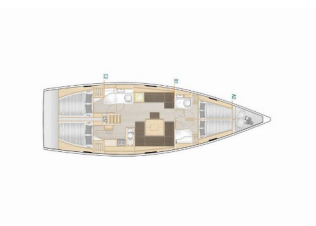

Web: [www.brain-yachting.com](http://www.brain-yachting.com)

<b>Yacht Base</b>	Marina Punat, Krk, Croatia
<b>Yacht ID</b>	6538
<b>Yacht Brands</b>	Hanse Yachts
<b>Yacht Name</b>	Apple
<b>Production Year</b>	2025
<b>Length</b>	14.04 M
<b>Cabins</b>	4
<b>Berths</b>	8 + 1
<b>Max Persons</b>	9
<b>WC</b>	2

**COMFORT:** Cockpit cushions

**DECK:** Anchor line, Anchor swivel, Bimini top, Black ball, Black conus, Boat hook, Bosun's chair (Safe seat) (boatswain's chair), Canister for water, Cockpit table with light, Cockpit/stern, outside shower, Dinghy, Dinghy (byboat) pump, Electric anchor windlass, Fenders, Gangway, Impeller, V-belt, oilfilter, Jerry cans for diesel, Main anchor, Mooring ropes, Plastic bucket, Repair box for dinghy, Round/globalar fender, Spare anchor (Reserve, Auxiliary anchor), Spotlight / Headlights, Sprayhood, Water hose