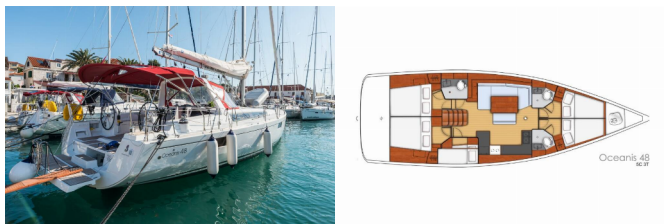

OCEANIS 48

Summer Dream (2017)

BRAIN Yachting or type unknown

BRAIN Yachting • Neubaugasse 43/4 • 1070 Vienna • Austria

Phone: +43 1 435 0804

E-mail: relax@brain-yachting.com

Web: www.brain-yachting.com

Yacht Base	ACI Marina Trogir, Croatia
Yacht ID	6511
Yacht Brands	Beneteau
Yacht Name	Summer Dream
Production Year	2017
Length	14.60 M
Cabins	5
Berths	10 + 2
WC	3

COMFORT: Bed linen, Cockpit cushions, Towels

DECK: Bathing platform, Bilge pump - Mechanic, Bimini top, Bosun's chair (Safe seat) (boatswain's chair), Cockpit table, Cockpit table with light, Dinghy, Electric anchor windlass, Fenders, Gangway, Sprayhood, Teak cockpit, Teak seats in cockpit