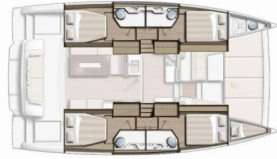

Yacht Base	Bormes Les Mimosas, France
Yacht ID	6499
Yacht Brands	Catana
Yacht Name	White Pearl
Production Year	2024
Length	12.85 M
Cabins	4 + 1
Berths	8 + 1 + 1
Max Persons	10
WC	4 + 1

COMFORT: Cockpit cushions

DECK: Anchor, Bimini top, Cockpit/stern, outside shower, Deck brush, Dinghy, Electric anchor windlass, Fenders, Plastic bucket, Sprayhood

ENTERTAINMENT: Fusion radio, Outdoor speakers, USB

GALLEY: Hot water, Kitchen utensils (Galley equipment, cutlery), Oven, Refrigerator, Stove