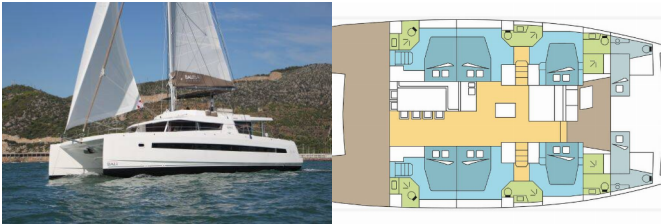

BALI 5.4

DREAM PANGA (2024)

BRAIN Yachting or type unknown

BRAIN Yachting • Neubaugasse 43/4 • 1070 Vienna • Austria

Phone: +43 1 435 0804

E-mail: relax@brain-yachting.com

Web: www.brain-yachting.com

Yacht Base	Martinique, Le Marin, Caribbean
Yacht ID	6477
Yacht Brands	Catana
Yacht Name	DREAM PANGA
Production Year	2024
Length	16.80 M
Cabins	6 + 2
Berths	12 + 2
Max Persons	12
WC	6 + 2

COMFORT: Cockpit cushions, Helmsman seat cushions

DECK: Bimini top, Cockpit table, Cockpit/stern, outside shower, Davit, Dinghy hydraulic lifting system, Electric anchor windlass, Grill/Barbecue/Plancha, Remote control for anchor winch with chain counter at helm, Seats for aft bench, Swimming ladder