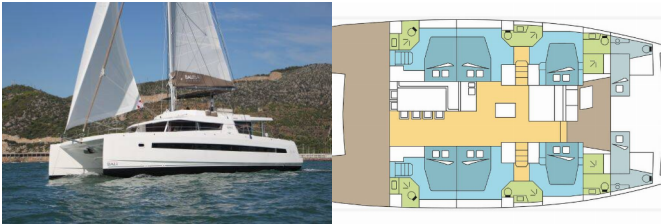

Web: [www.brain-yachting.com](http://www.brain-yachting.com)

<b>Yacht Base</b>	Martinique, Le Marin, Caribbean
<b>Yacht ID</b>	6476
<b>Yacht Brands</b>	Catana
<b>Yacht Name</b>	DREAM SALINES
<b>Production Year</b>	2024
<b>Length</b>	16.80 M
<b>Cabins</b>	6 + 2
<b>Berths</b>	12 + 2
<b>Max Persons</b>	12
<b>WC</b>	6 + 2

**COMFORT:** Cockpit cushions, Forward cockpit cushions, Helmstation seat cushions, Mosquito nets

**DECK:** Cockpit table, Cockpit/stern, outside shower, Davit, Dinghy, Electric anchor windlass, Fly sunbathing area, Flybridge, Forward cockpit, Grill/Barbecue/Plancha, Outboard engine, Remote control for anchor winch with chain counter at helm, Seats for aft bench, Spring cleats, Swimming ladder