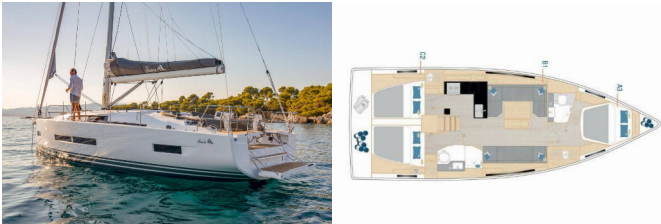

Web: [www.brain-yachting.com](http://www.brain-yachting.com)

<b>Yacht Base</b>	Marina Pirovac, Croatia
<b>Yacht ID</b>	6473
<b>Yacht Brands</b>	Hanse Yachts
<b>Yacht Name</b>	Taja
<b>Production Year</b>	2025
<b>Length</b>	12.55 M
<b>Cabins</b>	3
<b>Berths</b>	6 + 2
<b>WC</b>	2

**COMFORT:** Cockpit cushions

**DECK:** Anchor Delta, Bimini top, Cockpit portlight, Cockpit table, Cockpit/stern, outside shower, Electric anchor windlass, Fenders, Lowerable cockpit table, Mooring Cleats, Mooring ropes, Set for steerman (helmsman's chair), Sprayhood, Teak cockpit, Winch handles