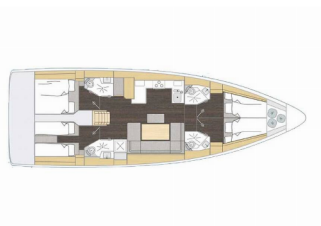

Web: [www.brain-yachting.com](http://www.brain-yachting.com)

<b>Yacht Base</b>	Lefkas, D-Marin, Greece
<b>Yacht ID</b>	6462
<b>Yacht Brands</b>	Bavaria
<b>Yacht Name</b>	Penelope
<b>Production Year</b>	2025
<b>Length</b>	14.50 M
<b>Cabins</b>	4
<b>Berths</b>	8 + 1
<b>Max Persons</b>	9
<b>WC</b>	4

**DECK:** Anchor line, Anchor swivel, Bimini top, Black ball, Black conus, Boat hook, Bosun's chair (Safe seat) (boatswain's chair), Canister for water, Cockpit grill, Cockpit table, Cockpit/stern, outside shower, Dinghy, Dinghy (byboat) pump, Electric anchor windlass, Fenders, Gangway, Hawser, Impeller, V-belt, oilfilter, Jerry cans for diesel, Main anchor, Mooring ropes, Repair box for dinghy, Round/globular fender, Spare anchor (Reserve, Auxiliary anchor), Spotlight / Headlights, Sprayhood, Spring line, Teak cockpit, Water hose