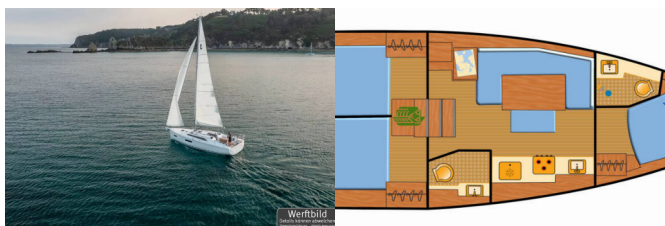

Web: [www.brain-yachting.com](http://www.brain-yachting.com)

<b>Yacht Base</b>	Marina Kornati, Biograd, Croatia
<b>Yacht ID</b>	6457
<b>Yacht Brands</b>	Beneteau
<b>Yacht Name</b>	Katja
<b>Production Year</b>	2025
<b>Length</b>	11.93 M
<b>Cabins</b>	3
<b>Berths</b>	6 + 2
<b>WC</b>	2

**ADDITIONAL:** Flag

**COMFORT:** Cockpit cushions

**DECK:** Anchor light, Anchor with chain, Bathing platform, Bilge pump - Mechanic, Bimini top, Boat hook, Bosun's chair (Safe seat) (boatswain's chair), Cockpit table, Cockpit/stern, outside shower, Deck brush, Dinghy, Electric anchor windlass, Fenders, Gangway, Impeller, Mooring ropes, Plastic bucket, Sailor's knife, Spring line, Swimming ladder, Teak cockpit