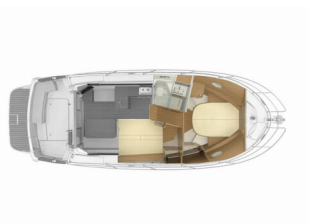

ANTARES 36

Galeb (2011)

BRAIN Yachting or type unknown

BRAIN Yachting • Neubaugasse 43/4 • 1070 Vienna • Austria

Phone: +43 1 435 0804

E-mail: relax@brain-yachting.com

Web: www.brain-yachting.com

COMFORT: Bedlinen and towels, Sunshades

DECK: Bathing platform, Bilge pump - Mechanic, Electric anchor windlass, Flybridge

ENTERTAINMENT: Radio

GALLEY: Pressurized water system, Refrigerator

INTERIOR: Salon

NAVIGATION: Bow thruster, Compass, GPS, GPS chart plotter, Harbour guides, Radar reflector

SAFETY: Bilge alarm, Black Water Tank, Fire extinguisher, First aid kit, Safety alarm

YACHT ELECTRICS: 220V socket, Batteries, Battery charger, Bilge pump - Electric, Heating, Shore connection 220 V

Yacht Base Novalja, Pag, Croatia

Yacht ID 6412

Yacht Brands Beneteau

Yacht Name Galeb

Production Year 2011

Length 11.37 M

Cabins 2

Berths 4 + 2

Max Persons 8

WC 1