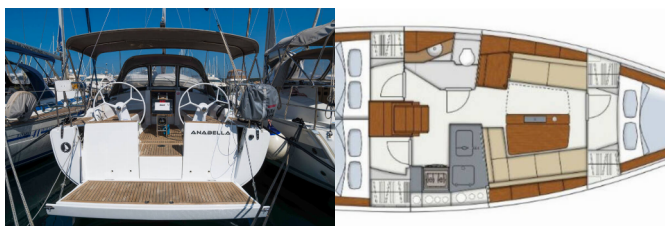

HANSE 345

Anabella (2017)

BRAIN Yachting or type unknown

BRAIN Yachting • Neubaugasse 43/4 • 1070 Vienna • Austria

Phone: +43 1 435 0804

E-mail: relax@brain-yachting.com

Web: www.brain-yachting.com

COMFORT: Bed linen

DECK: Bathing platform, Bimini top, Cockpit table, Cockpit/stern, outside shower, Dinghy, Electric anchor windlass, Sprayhood, Teak cockpit

ENTERTAINMENT: Radio CD player, USB, AUX input, TV + DVD

GALLEY: Hot water, Refrigerator

NAVIGATION: Autopilot, GPS chart plotter - cockpit

SAFETY: VHF radio

YACHT ELECTRICS: Heating

Yacht Base Marina Kornati, Biograd, Croatia

Yacht ID 640

Yacht Brands Hanse Yachts

Yacht Name Anabella

Production Year 2017

Length 10.40 M

Cabins 3

Berths 6 + 2

Max Persons 8

WC 1