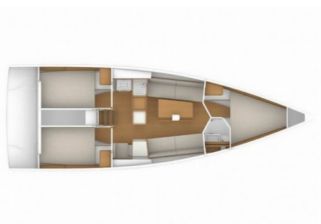

FIRST 36

January (2025)

BRAIN Yachting or type unknown

BRAIN Yachting • Neubaugasse 43/4 • 1070 Vienna • Austria

Phone: +43 1 435 0804

E-mail: relax@brain-yachting.com

Web: www.brain-yachting.com

Yacht Base	Marina Kornati, Biograd, Croatia
Yacht ID	6388
Yacht Brands	Beneteau
Yacht Name	January
Production Year	2025
Length	10.98 M
Cabins	3
Berths	6 + 2
WC	1

COMFORT: Cockpit cushions, Mosquito nets

DECK: Anchor with chain, Bathing platform, Bimini top, Boat hook, Bosun's chair (Safe seat) (boatswain's chair), Cockpit/stern, outside shower, Dinghy, Electric anchor windlass, Fenders, Mooring ropes, Removable cockpit table, Removable cockpit bench, Sprayhood