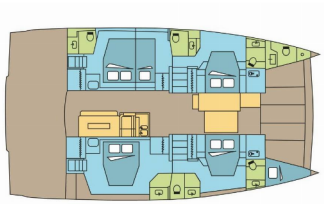

Yacht Base	Seychelles, Praslin, Seychelles
Yacht ID	6383
Yacht Brands	Catana
Yacht Name	BABBAGE
Production Year	2024
Length	14.86 M
Cabins	5 + 1
Berths	10 + 1
Max Persons	11
WC	5 + 1

COMFORT: Forward cockpit cushions, Helmstation seat cushions, Mosquito nets