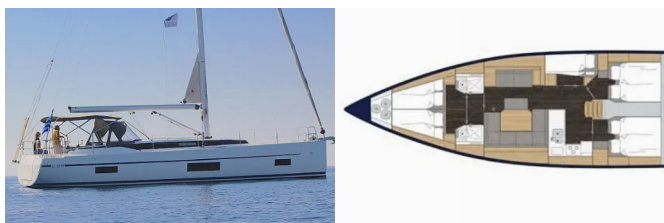

Web: [www.brain-yachting.com](http://www.brain-yachting.com)

<b>Yacht Base</b>	Athens, Alimos Marina, Greece
<b>Yacht ID</b>	6349
<b>Yacht Brands</b>	Bavaria
<b>Yacht Name</b>	Super Puma
<b>Production Year</b>	2021
<b>Length</b>	13.98 M
<b>Cabins</b>	5
<b>Berths</b>	10
<b>Max Persons</b>	12
<b>WC</b>	2

**DECK:** Bimini top, Gangway

**ENTERTAINMENT:** Mask and snorkel, Radio CD mp3 player

**GALLEY:** Coffee machine, Coffee pot, NESPRESSO coffee machine

**INTERIOR:** Electric fans in cabins, Electric toilet