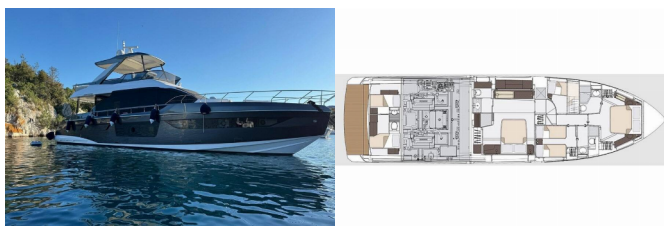

AZIMUT 68

Pangea (2024)

BRAIN Yachting or type unknown

BRAIN Yachting • Neubaugasse 43/4 • 1070 Vienna • Austria

Phone: +43 1 435 0804

E-mail: relax@brain-yachting.com

Web: www.brain-yachting.com

Yacht Base	Marina Lav – Podstrana, Croatia
Yacht ID	6301
Yacht Brands	Azimut / Benetti Yachts
Yacht Name	Pangea
Production Year	2024
Length	21.10 M
Cabins	4 + 1
Berths	8
WC	5

COMFORT: Fly deck with cushions and mattresses, Mosquito nets

DECK: Anchor, Cockpit table, Gangway, Grill/Barbecue/Plancha, Hard Top Bimini, Jacuzzi, Jet tender, Teak on flybridge

ENTERTAINMENT: Donut, Mask, Seabob, Stand up paddle (SUP), Underwater lights, Water skis, Wi-Fi Internet