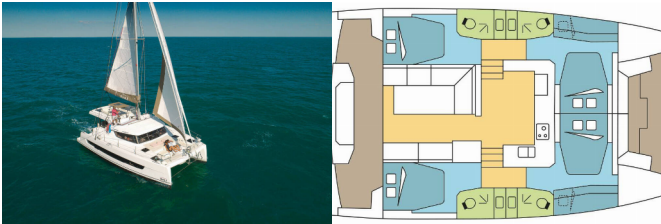

Yacht Base Dubrovnik, Komolac, ACI Marina Dubrovnik, Croatia

Yacht ID 6179

Yacht Brands Catana

Yacht Name PERLE BLANCHE

Production Year 2024

Length 12.31 M

Cabins 4

Berths 8 + 2

Max Persons 10

WC 4

COMFORT: Forward cockpit cushions, Helmsman seat cushions, Mosquito nets

DECK: Bimini top, Cockpit table, Cockpit/stern, outside shower, Davit, Dinghy, Electric anchor windlass, Fly sunbathing area, Flybridge, Forward cockpit, Outboard engine, Seats for aft bench, Swimming ladder