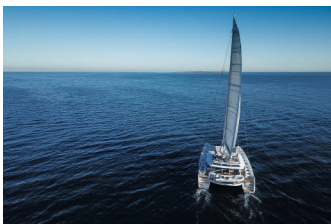

BALANCE 760

Sameli (2016)

[BRAIN Yachting](#) or type unknown

BRAIN Yachting • Neubaugasse 43/4 • 1070 Vienna • Austria

Phone: +43 1 435 0804

E-mail: relax@brain-yachting.com

Web: www.brain-yachting.com

DECK: Grill/Barbecue/Plancha, Sun awning (aft), Tender

ENTERTAINMENT: Fishing equipment, Kayak, Kneeboard, Ringo, Sea Scooter, Seabob, Snorkeling equipment, Stand up paddle (SUP), TV, Wakeboard, Water skis, Wi-Fi Internet

GALLEY: Ice maker

YACHT ELECTRICS: Air Conditioning, Watermaker - desalinator

Yacht Base Athens, Flisvos Delta Marina, Greece

Yacht ID 6176

Yacht Brands Two Oceans

Yacht Name Sameli

Production Year 2016

Length 23.00 M

Cabins 5

Berths 10

WC 5