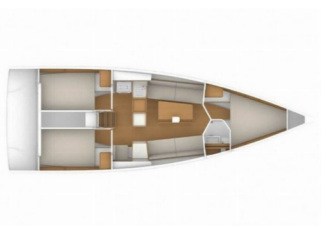

Yacht Base	Marina Kornati, Biograd, Croatia
Yacht ID	6115
Yacht Brands	Beneteau
Yacht Name	Katina
Production Year	2024
Length	10.98 M
Cabins	3
Berths	6 + 2
WC	1

COMFORT: Cockpit cushions, Mosquito nets

DECK: Anchor with chain, Bathing platform, Boat hook, Bosun's chair (Safe seat) (boatswain's chair), Cockpit/stern, outside shower, Dinghy, Electric anchor windlass, Fenders, Mooring ropes, Removable cockpit table, Removable cockpit bench, Sprayhood, Sun tent/cover