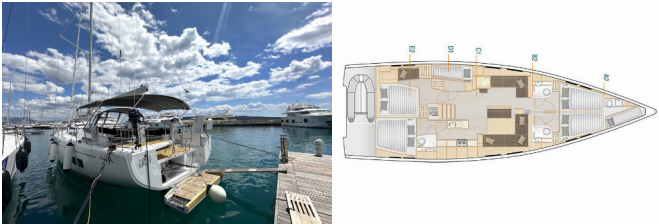

Web: [www.brain-yachting.com](http://www.brain-yachting.com)

<b>Yacht Base</b>	Trogir, Yachtclub Seget (Marina Baotić), Croatia
<b>Yacht ID</b>	6000
<b>Yacht Brands</b>	Hanse Yachts
<b>Yacht Name</b>	Adele
<b>Production Year</b>	2022
<b>Length</b>	16.22 M
<b>Cabins</b>	5 + 1
<b>Berths</b>	10 + 2
<b>Max Persons</b>	12
<b>WC</b>	3 + 1