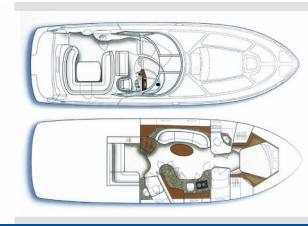

SEA RAY 455

Gandalf (2006)

BRAIN Yachting or type unknown

BRAIN Yachting • Neubaugasse 43/4 • 1070 Vienna • Austria

Phone: +43 1 435 0804

E-mail: relax@brain-yachting.com

Web: www.brain-yachting.com

COMFORT: Bed linen, Towels

DECK: Cockpit table, Cockpit/stern, outside shower, Dinghy, Electric anchor windlass, Hard Top Bimini, Outboard engine

ENTERTAINMENT: Radio CD mp3 player + USB, TV + DVD

GALLEY: Hot water, Oven, Refrigerator, Stove

Yacht Brands Sea Ray Boats

Yacht Name Gandalf

Production Year 2006

Length 13.72 M

Cabins 2

Berths 4 + 2

WC 2