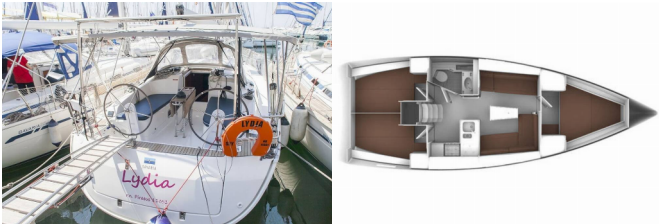

Web: [www.brain-yachting.com](http://www.brain-yachting.com)

<b>Yacht Base</b>	Kos, Kos Marina, Greece
<b>Yacht ID</b>	599
<b>Yacht Brands</b>	Bavaria
<b>Yacht Name</b>	Lydia
<b>Production Year</b>	2017
<b>Length</b>	11.30 M
<b>Cabins</b>	3
<b>Berths</b>	6 + 2
<b>Max Persons</b>	8
<b>WC</b>	1

**ADDITIONAL:** Flag

**COMFORT:** Blankets, Pillows

**DECK:** Bathing platform, Bimini top, Boat hook, Bosun's chair (Safe seat) (boatswain's chair), Cockpit/stern, outside shower, Dinghy, Electric anchor windlass, Floating rope, Gangway, Inox Boarding Ladder, Main anchor, Main Deck Compass, Mooring ropes, Repair box for dinghy, Reserve motor oil, Spare anchor (Reserve, Auxiliary anchor), Sprayhood