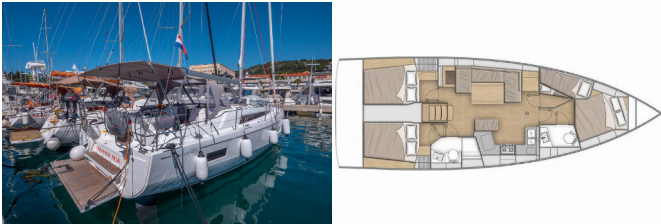

Web: [www.brain-yachting.com](http://www.brain-yachting.com)

<b>Yacht Base</b>	ACI Marina Split, Croatia
<b>Yacht ID</b>	5943
<b>Yacht Brands</b>	Beneteau
<b>Yacht Name</b>	Mamma Mia
<b>Production Year</b>	2024
<b>Length</b>	12.87 M
<b>Cabins</b>	4
<b>Berths</b>	8 + 2
<b>WC</b>	2

**COMFORT:** Cockpit cushions

**DECK:** Bimini top, Cockpit/stern, outside shower, Dinghy, Electric anchor windlass, Sprayhood

**ENTERTAINMENT:** Outdoor speakers, USB, Wi-Fi Internet

**GALLEY:** Hot water, Refrigerator