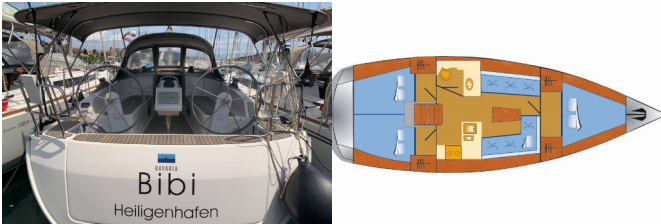

BAVARIA CRUISER 37

Bibi (2016)

BRAIN Yachting or type unknown

BRAIN Yachting • Neubaugasse 43/4 • 1070 Vienna • Austria

Phone: +43 1 435 0804

E-mail: relax@brain-yachting.com

Web: www.brain-yachting.com

Yacht Base	Marina Tehnomont Veruda, Pula, Croatia
Yacht ID	593
Yacht Brands	Bavaria
Yacht Name	Bibi
Production Year	2016
Length	11.30 M
Cabins	3
Berths	6 + 1
Max Persons	7
WC	1

COMFORT: Cockpit cushions, Pillows

DECK: Bathing platform, Bilge pump - Mechanic, Bimini top, Boat hook, Cockpit table, Cockpit/stern, outside shower, Electric anchor windlass, Fenders, Gangway, Main anchor, Mooring ropes, Round/globular fender, Spare anchor (Reserve, Auxiliary anchor), Sprayhood, Swimming ladder, Teak cockpit, Water hose, Winch handles