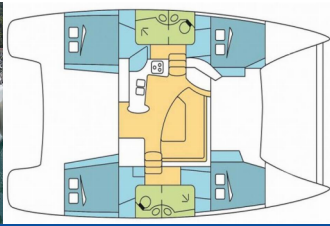

LIPARI 41

Swing (2009)

BRAIN Yachting Image not found or type unknown

BRAIN Yachting • Neubaugasse 43/4 • 1070 Vienna • Austria

Phone: +43 1 435 0804

E-mail: relax@brain-yachting.com

Web: www.brain-yachting.com

Yacht Base	ACI Marina Trogir, Croatia
Yacht ID	5914
Yacht Brands	Fountaine Pajot
Yacht Name	Swing
Production Year	2009
Length	11.95 M
Cabins	4 + 2
Berths	8 + 2
Max Persons	10
WC	2

COMFORT: Cockpit cushions, Salon cushions

DECK: Anchor line, Anchor swivel, Anchor winch remote control, Bilge pump - Mechanic, Bimini top, Black ball, Black conus, Boat hook, Bosun's chair (Safe seat) (boatswain's chair), Cockpit full tent, Cockpit table with light, Cockpit/stern, outside shower, Davit, Dinghy, Dinghy (byboat) pump, Electric anchor windlass, Fenders, Gangway, Hawser, Impeller, V-belt, oilfilter, Jerry cans for diesel, Main anchor, Mooring ropes, Plastic bucket, Repair box for dinghy, Round/globular fender, Spare anchor (Reserve, Auxiliary anchor), Spotlight / Headlights, Water hose

ENTERTAINMENT: Fusion radio, Indoor speakers, Outdoor speakers, Radio

GALLEY: Coffee machine, Gas bottles, Hot water, Kitchen utensils (Galley equipment, cutlery), Oven, Refrigerator, Stove

INTERIOR: Barometer, Clock, Coolbox, Electric fans, Electric fans in cabins, Electric toilet, Vacuum cleaner

NAVIGATION: AIS, Autopilot, Bretonplotter, Compass, Docking camera, GPS, GPS chart plotter, GPS chart plotter - cockpit, Hand bearing compass, Harbour guides, Logge/Lot/Speed/Wind, Navigation (Nautical) charts and nautical guide, Navigation set, Parallel ruler, Radar, Radar reflector, Screen, Sonar, Spyglass, Tridata, Windex

SAFETY: Automatic Inflatable Life Jacket, Distress signals, Fire extinguisher, First aid kit, Flashlight, Fog horn, Life belts (Safety harness), Life buoy + Flashing light, Liferaft, Set of tools, Spare parts, VHF radio, Wire (shroud) cutter

SAILS: Electric winch, Lazy bag, Lazy jacks, Winch

YACHT ELECTRICS: 230 volt socket, Battery charger, Heating, Shore connection 220 V, Solar panels, USB sockets