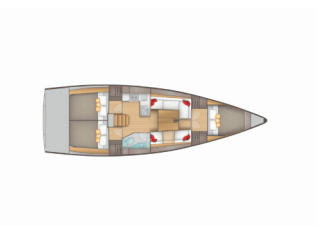

SALONA 380

Navis Celere (2017)

BRAIN Yachting or type unknown

BRAIN Yachting • Neubaugasse 43/4 • 1070 Vienna • Austria

Phone: +43 1 435 0804

E-mail: relax@brain-yachting.com

Web: www.brain-yachting.com

Yacht Base	Marina Kastela, Croatia
Yacht ID	5883
Yacht Brands	AD Boats
Yacht Name	Navis Celere
Production Year	2017
Length	11.60 M
Cabins	3
Berths	6 + 2
WC	1

COMFORT: Bed linen, Bedlinen and towels

DECK: Anchor Jambo, Anchor line, Anchor swivel, Bathing platform, Bimini top, Black ball, Black conus, Boat hook, Bosun's chair (Safe seat) (boatswain's chair), Canister for water, Cockpit table with light, Cockpit/stern, outside shower, Dinghy, Dinghy (byboat) pump, Dinghy with outboard engine, Electric anchor windlass, Fenders, Gangway, Hawser, Jerry cans for diesel, Mooring ropes, Oil filter, Plastic bucket, Repair box for dinghy, Round/globular fender, Spare anchor (Reserve, Auxiliary anchor), Spotlight / Headlights, Sprayhood, Spring line, Water hose

ENTERTAINMENT: Outdoor speakers, Radio CD mp3 player, Wi-Fi Internet

GALLEY: Gas bottles, Hot water, Ice box, Kitchen utensils (Galley equipment, cutlery), Refrigerator

INTERIOR: Barometer, Inside shower

NAVIGATION: Binoculars, Complete navigation equipment, GPS chart plotter, Hand bearing compass, Harbour guides, Nautical charts, Navigation set, Radar reflector, Tridata, Windex

SAFETY: Distress flare box, Fire extinguisher, First aid kit, Flashlight, Fog horn, Life belts (Safety harness), Life jacket (children), Life jackets, Liferaft, Light and rope for horseshoe life buoy, Set of tools, Wire (shroud) cutter

SAILS: Lazy bag

YACHT ELECTRICS: Battery charger, DSC station, Heating