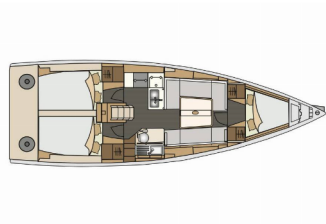

ELAN E4

Lipa (2024)

BRAIN Yachting or type unknown

BRAIN Yachting • Neubaugasse 43/4 • 1070 Vienna • Austria

Phone: +43 1 435 0804

E-mail: relax@brain-yachting.com

Web: www.brain-yachting.com

Yacht Base	Marina Punat, Krk, Croatia
Yacht ID	5844
Yacht Brands	Elan Marine
Yacht Name	Lipa
Production Year	2024
Length	10.60 M
Cabins	3
Berths	6 + 2
Max Persons	8
WC	1

ADDITIONAL: Flag

COMFORT: Bed linen, Blankets, Cockpit cushions, Pillows

DECK: Bathing platform, Bimini top, Cockpit fridge, Cockpit/stern, outside shower, Dinghy, Electric anchor windlass, Fenders, Grill/Barbecue/Plancha, Mooring ropes, Sprayhood, Water hose