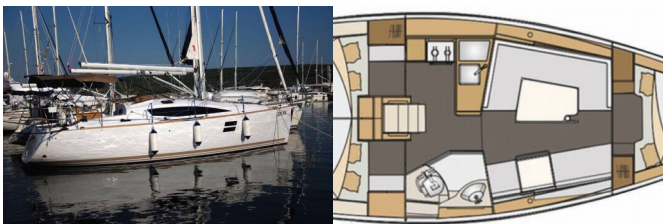

Yacht Base	Marina Punat, Krk, Croatia
Yacht ID	5843
Yacht Brands	Elan Marine
Yacht Name	Arashi
Production Year	2017
Length	9.99 M
Cabins	3
Berths	6 + 2
WC	1

DECK: Anchor, Bimini top, Boat hook, Cockpit table, Cockpit/stern, outside shower, Electric anchor windlass, Fenders, Mooring ropes, Oil filter, Plastic bucket, Round/globular fender, Sprayhood, Water hose, Winch handles

ENTERTAINMENT: LCD TV

GALLEY: Gas bottles

INTERIOR: Bilge pump handle, Lowerable salon table, Yacht documents

NAVIGATION: Binoculars, Bow thruster, Divider, nautic chart, GPS chart plotter, Hand bearing compass, Harbour guides, List of lights, Nautical charts, Triangles, Wind/speed/depth instruments