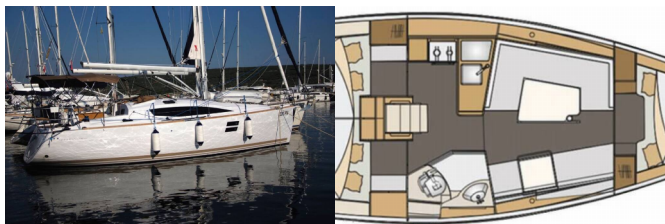

Yacht Base	Marina Punat, Krk, Croatia
Yacht ID	5843
Yacht Brands	Elan Marine
Yacht Name	Arashi
Production Year	2017
Length	9.99 M
Cabins	3
Berths	6 + 2
WC	1

DECK: Anchor, Bimini top, Boat hook, Cockpit table, Cockpit/stern, outside shower, Electric anchor windlass, Fenders, Mooring ropes, Oil filter, Plastic bucket, Round/globular fender, Sprayhood, Water hose, Winch handles

ENTERTAINMENT: LCD TV

GALLEY: Gas bottles

INTERIOR: Bilge pump handle, Lowerable salon table, Yacht documents

NAVIGATION: Binoculars, Bow thruster, Divider, nautic chart, GPS chart plotter, Hand bearing compass, Harbour guides, List of lights, Nautical charts, Triangles, Wind/speed/depth instruments