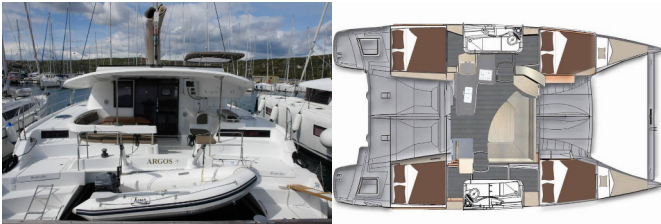

LIPARI 41

Argos (2015)

BRAIN Yachting or type unknown

BRAIN Yachting • Neubaugasse 43/4 • 1070 Vienna • Austria

Phone: +43 1 435 0804

E-mail: relax@brain-yachting.com

Web: www.brain-yachting.com

Yacht Base	Marina Punat, Krk, Croatia
Yacht ID	5795
Yacht Brands	Fountaine Pajot
Yacht Name	Argos
Production Year	2015
Length	11.95 M
Cabins	4 + 2
Berths	8 + 2
WC	2

DECK: Bimini top, Boat hook, Cockpit table, Cockpit/stern, outside shower, Dinghy, Electric anchor windlass, Fenders, Mooring ropes, Oil filter, Plastic bucket, Round/globular fender, Sprayhood, Water hose, Winch handles

GALLEY: Gas bottles, Refrigerator

INTERIOR: Bilge pump handle, Electric toilet, Yacht documents

NAVIGATION: Autopilot, Binoculars, Compass, Depthsounder, Divider, nautic chart, GPS chart plotter, Harbour guides, List of lights, Nautical charts, Triangles, Wind/speed/depth instruments