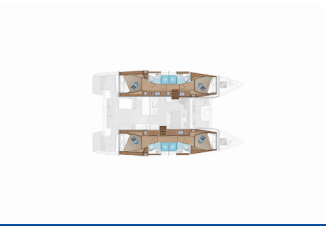

Yacht Base	Lefkas Main Port, Greece
Yacht ID	5733
Yacht Brands	Lagoon
Yacht Name	Dos Hermanos
Production Year	2024
Length	13.99 M
Cabins	4 + 2
Berths	8 + 2 + 2
Max Persons	12
WC	4 + 1

ADDITIONAL: Flag

COMFORT: Blankets, Cockpit cushions, Pillows, Towels

DECK: Bimini top, Bosun's chair (Safe seat) (boatswain's chair), Deck brush, Dinghy, Electric anchor windlass, Fenders, Gangway, Hydraulic gangway, Mooring ropes, Plastic bucket, Sun tent/cover, Swimming ladder