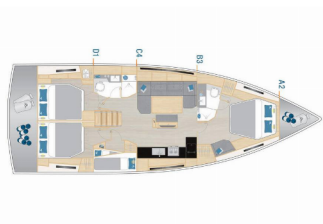

Yacht Base	Göcek/Skoepa Marina, Turkey
Yacht ID	5720
Yacht Brands	Hanse Yachts
Yacht Name	Binlik Owner's
Production Year	2024
Length	14.60 M
Cabins	4
Berths	8
Max Persons	10
WC	2

COMFORT: Cockpit cushions

DECK: Bathing platform, Bimini top, Cockpit table, Cockpit/stern, outside shower, Dinghy, Electric anchor windlass, Sprayhood, Teak cockpit

ENTERTAINMENT: Outdoor speakers, Radio CD player

GALLEY: Gas cookers, Hot water, Kitchen utensils (Galley equipment, cutlery), Oven, Refrigerator

INTERIOR: Convertible table in salon

NAVIGATION: Autopilot, Bow thruster, GPS chart plotter - cockpit, Nautical charts, Pilot book, Tridata

SAFETY: Set of tools, VHF radio

YACHT ELECTRICS: Battery charger, Heating, Inverter