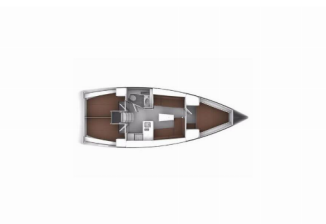

# BAVARIA CRUISER 37

Bella Angelina (2017)

BRAIN Yachting or type unknown

**BRAIN Yachting • Neubaugasse 43/4 • 1070 Vienna • Austria**

Phone: +43 1 435 0804

E-mail: [relax@brain-yachting.com](mailto:relax@brain-yachting.com)

Web: [www.brain-yachting.com](http://www.brain-yachting.com)

<b>Yacht Base</b>	Pula, Marina Polesana, Croatia
<b>Yacht ID</b>	571
<b>Yacht Brands</b>	Bavaria
<b>Yacht Name</b>	Bella Angelina
<b>Production Year</b>	2017
<b>Length</b>	11.30 M
<b>Cabins</b>	3
<b>Berths</b>	6 + 1
<b>Max Persons</b>	8
<b>WC</b>	1

**COMFORT:** Bed linen

**DECK:** Anchor line, Anchor swivel, Bathing platform, Bimini top, Black ball, Black conus, Boat hook, Bosun's chair (Safe seat) (boatswain's chair), Canister for water, Cockpit table with light, Cockpit/stern, outside shower, Dinghy, Dinghy (byboat) pump, Electric anchor windlass, Fenders, Gangway, Hawser, Impeller, Jerry cans for diesel, Main anchor, Mooring ropes, Plastic bucket, Repair box for dinghy, Round/globular fender, Spare anchor (Reserve, Auxiliary anchor), Spotlight / Headlights, Sprayhood, Spring line, Teak cockpit, Water hose