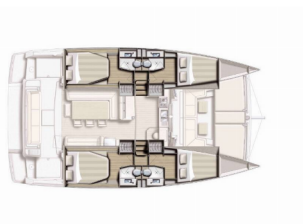

BALI 4.1

Efi (2020)

BRAIN Yachting or type unknown

BRAIN Yachting • Neubaugasse 43/4 • 1070 Vienna • Austria

Phone: +43 1 435 0804

E-mail: relax@brain-yachting.com

Web: www.brain-yachting.com

DECK: Tender

ENTERTAINMENT: USB

GALLEY: Coffee machine, Freezer, Gas cookers, Kitchen utensils (Galley equipment, cutlery), Oven, Refrigerator

INTERIOR: Electric fans

NAVIGATION: GPS chart plotter - cockpit

YACHT ELECTRICS: Air Conditioning, Generator, Inverter, Solar panels

Yacht Base Lefkas, D-Marin, Greece

Yacht ID 5675

Yacht Brands Catana

Yacht Name Efi

Production Year 2020

Length 12.35 M

Cabins 4

Berths 8 + 1

Max Persons 12

WC 4