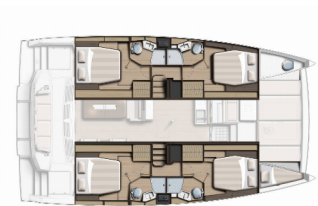

BALI 4.4

Mela (2024)

BRAIN Yachting or type unknown

BRAIN Yachting • Neubaugasse 43/4 • 1070 Vienna • Austria

Phone: +43 1 435 0804

E-mail: relax@brain-yachting.com

Web: www.brain-yachting.com

COMFORT: Bed linen

DECK: Bathing platform, Cockpit table, Cockpit/stern, outside shower, Grill/Barbecue/Plancha

ENTERTAINMENT: FUSION sound system, Outdoor speakers

GALLEY: Freezer, Kitchen utensils (Galley equipment, cutlery), Oven, Refrigerator, Stove

NAVIGATION: Autopilot, GPS chart plotter - cockpit, Nautical charts, Pilot book, Tridata

SAFETY: VHF radio

YACHT ELECTRICS: Air Conditioning, Generator, Heating, Inverter, Solar panels

Yacht Base Marina Mandalina, Sibenik, Croatia

Yacht ID 5663

Yacht Brands Catana

Yacht Name Mela

Production Year 2024

Length 13.50 M

Cabins 4 + 1

Berths 8 + 1

Max Persons 9

WC 4 + 1