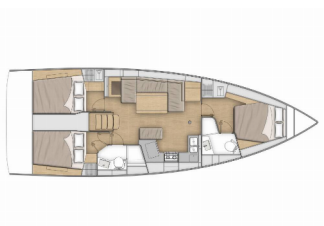

OCEANIS 40.1

Kelani (2024)

BRAIN Yachting or type unknown

BRAIN Yachting • Neubaugasse 43/4 • 1070 Vienna • Austria

Phone: +43 1 435 0804

E-mail: relax@brain-yachting.com

Web: www.brain-yachting.com

Yacht Base	Pula, ACI Marina Pomer, Croatia
Yacht ID	5642
Yacht Brands	Beneteau
Yacht Name	Kelani
Production Year	2024
Length	12.87 M
Cabins	3
Berths	6 + 2
WC	2

COMFORT: Bed linen, Cockpit cushions, Mosquito nets, Towels

DECK: Anchor, Anchor with chain, Bathing platform, Bilge pump - Mechanic, Bimini top, Boat hook, Bosun's chair (Safe seat) (boatswain's chair), Cockpit table, Cockpit/stern, outside shower, Dinghy, Electric anchor windlass, Fenders, Gangway, Round/globular fender, Sprayhood

ENTERTAINMENT: FUSION sound system, Indoor speakers, Outdoor speakers, Radio with USB

GALLEY: Freezer, Gas bottles, Hot water, Kitchen utensils (Galley equipment, cutlery), Oven, Refrigerator, Sink, Stove

INTERIOR: Ambiantal lighting, Convertible table in salon

NAVIGATION: Autopilot, Binoculars, Bow thruster, Compass, GPS chart plotter - cockpit, Navigation (Nautical) charts and nautical guide, Pilot book, Wind instrument/Anemometer

SAFETY: Buoyant smoke signal, Distress signals, Fire axe, Fire extinguisher, First aid kit, Fog horn, Life belts (Safety harness), Life jackets, VHF radio

SAILS: Electric winch

YACHT ELECTRICS: Battery charger, Bilge pump - Electric, Heating, Service batteries, Shore connection 220 V, Solar panels, USB sockets