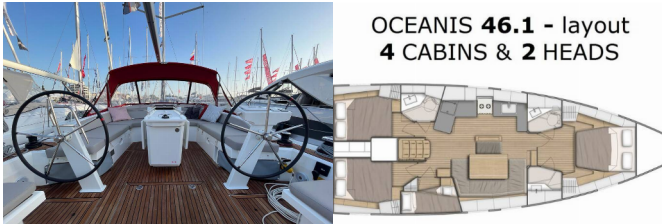

OCEANIS 46.1

Olma (2024)

BRAIN Yachting or type unknown

BRAIN Yachting • Neubaugasse 43/4 • 1070 Vienna • Austria

Phone: +43 1 435 0804

E-mail: relax@brain-yachting.com

Web: www.brain-yachting.com

Yacht Base	ACI Marina Split, Croatia
Yacht ID	5640
Yacht Brands	Beneteau
Yacht Name	Olma
Production Year	2024
Length	14.60 M
Cabins	4
Berths	8 + 2
Max Persons	10
WC	2

COMFORT: Bed linen, Cockpit cushions, Mosquito nets, Towels

DECK: Anchor, Bathing platform, Bilge pump - Mechanic, Bimini top, Boat hook, Bosun's chair (Safe seat) (boatswain's chair), Cockpit table, Cockpit/stern, outside shower, Dinghy, Electric anchor windlass, Fenders, Gangway, Sprayhood

ENTERTAINMENT: FUSION sound system, Indoor speakers, Outdoor speakers, Radio with USB

GALLEY: Gas bottles, Hot water, Kitchen utensils (Galley equipment, cutlery), Oven, Refrigerator, Sink, Stove, Water pump

INTERIOR: Electric toilet

NAVIGATION: Autopilot, Binoculars, Bow thruster, Compass, GPS chart plotter - cockpit, Log/speed instrument, Navigation (Nautical) charts and nautical guide, Pilot book, Wind instrument/Anemometer

SAFETY: Black Water Tank, Buoyant smoke signal, Distress signals, Fire axe, Fire extinguisher, First aid kit, Fog horn, Life belts (Safety harness), Life jackets, VHF radio

YACHT ELECTRICS: Air Conditioning, Battery charger, Bilge pump - Electric, Service batteries, Shore connection 220 V, Solar panels