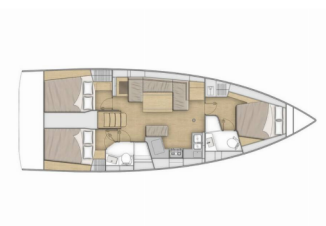

OCEANIS 40.1

Kobe (2024)

BRAIN Yachting or type unknown

BRAIN Yachting • Neubaugasse 43/4 • 1070 Vienna • Austria

Phone: +43 1 435 0804

E-mail: relax@brain-yachting.com

Web: www.brain-yachting.com

Yacht Base	Pula, ACI Marina Pomer, Croatia
Yacht ID	5638
Yacht Brands	Beneteau
Yacht Name	Kobe
Production Year	2024
Length	12.87 M
Cabins	3
Berths	6 + 2
WC	2

COMFORT: Bed linen, Cockpit cushions, Mosquito nets, Towels

DECK: Anchor, Anchor with chain, Bathing platform, Bilge pump - Mechanic, Bimini top, Boat hook, Bosun's chair (Safe seat) (boatswain's chair), Cockpit table, Cockpit/stern, outside shower, Dinghy, Electric anchor windlass, Fenders, Gangway, Round/globular fender, Sprayhood

INTERIOR: Ambiantal lighting, Convertible table in salon

NAVIGATION: Autopilot, Binoculars, Bow thruster, Compass, GPS chart plotter - cockpit, Navigation (Nautical) charts and nautical guide, Pilot book, Wind instrument/Anemometer