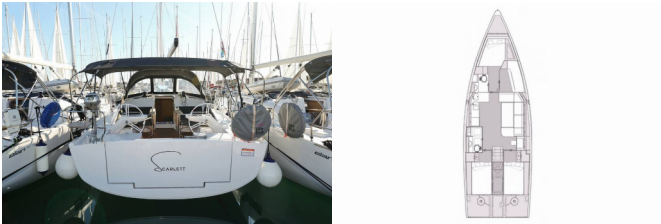

Web: [www.brain-yachting.com](http://www.brain-yachting.com)

<b>Yacht Base</b>	Marina Kornati, Biograd, Croatia
<b>Yacht ID</b>	5628
<b>Yacht Brands</b>	Elan Marine
<b>Yacht Name</b>	Scarlett
<b>Production Year</b>	2024
<b>Length</b>	13.60 M
<b>Cabins</b>	4
<b>Berths</b>	8 + 2
<b>Max Persons</b>	10
<b>WC</b>	2

**COMFORT:** Cockpit cushions

**DECK:** Anchor winch remote control, Bathing platform, Bimini top, Boat hook, Bosun's chair (Safe seat) (boatswain's chair), Cockpit grill, Cockpit table, Cockpit/stern, outside shower, Dinghy, Electric anchor windlass, Fenders, Main anchor, Main Deck Compass, Mooring ropes, Sea/Storm drogue anchor, Spare anchor (Reserve, Auxiliary anchor), Sprayhood, Teak cockpit