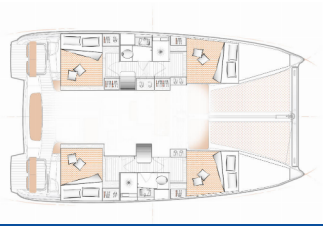

Yacht Base	Fethiye, Ece Saray Marina Resort, Turkey
Yacht ID	5593
Yacht Brands	Excess
Yacht Name	Whispering Breeze
Production Year	2021
Length	11.42 M
Cabins	4 + 2
Berths	8 + 2
Max Persons	10
WC	2

DECK: Anchor chain counter, Bathing platform, Bimini top, Bosun's chair (Safe seat) (boatswain's chair), Cockpit light, Cockpit table, Cockpit/stern, outside shower, Dinghy, Electric anchor windlass, Fenders, Gangway