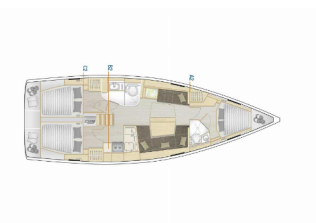

HANSE 418

Teri (2024)

[BRAIN Yachting](#) or type unknown

BRAIN Yachting • Neubaugasse 43/4 • 1070 Vienna • Austria

Phone: +43 1 435 0804

E-mail: relax@brain-yachting.com

Web: www.brain-yachting.com

Yacht Base	Trogir, Yachtclub Seget (Marina Baotić), Croatia
Yacht ID	5506
Yacht Brands	Hanse Yachts
Yacht Name	Teri
Production Year	2024
Length	12.40 M
Cabins	3
Berths	6 + 2
Max Persons	8
WC	2