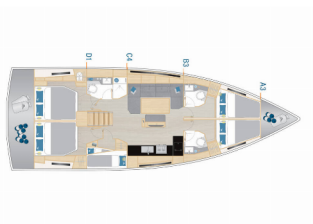

HANSE 460

Aroha (2024)

BRAIN Yachting or type unknown

BRAIN Yachting • Neubaugasse 43/4 • 1070 Vienna • Austria

Phone: +43 1 435 0804

E-mail: relax@brain-yachting.com

Web: www.brain-yachting.com

Yacht Base	Dubrovnik, Komolac, ACI Marina Dubrovnik, Croatia
Yacht ID	5467
Yacht Brands	Hanse Yachts
Yacht Name	Aroha
Production Year	2024
Length	14.60 M
Cabins	5
Berths	10 + 2
Max Persons	12
WC	3

COMFORT: Bed linen, Cockpit cushions

DECK: Bathing platform, Bimini top, Cockpit fridge, Cockpit table, Cockpit/stern, outside shower, Dinghy, Sprayhood, Teak cockpit

ENTERTAINMENT: Outdoor speakers, Radio CD player

GALLEY: Freezer, Hot water, Kitchen utensils (Galley equipment, cutlery), Oven, Refrigerator, Stove

NAVIGATION: AIS, Autopilot, Bow thruster, GPS chart plotter - cockpit, Nautical charts, Pilot book, Radar, Tridata

SAFETY: EPIRB-Distress radio beacons, VHF radio

YACHT ELECTRICS: Battery charger, Inverter