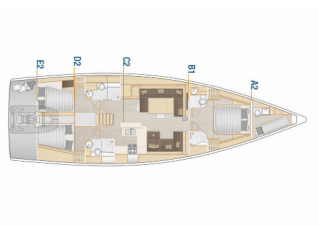

Web: [www.brain-yachting.com](http://www.brain-yachting.com)

<b>Yacht Base</b>	Trogir, Yachtclub Seget (Marina Baotić), Croatia
<b>Yacht ID</b>	5460
<b>Yacht Brands</b>	Hanse Yachts
<b>Yacht Name</b>	Oceanelle
<b>Production Year</b>	2024
<b>Length</b>	17.20 M
<b>Cabins</b>	3 + 1
<b>Berths</b>	6 + 2 + 1
<b>Max Persons</b>	9
<b>WC</b>	3 + 1