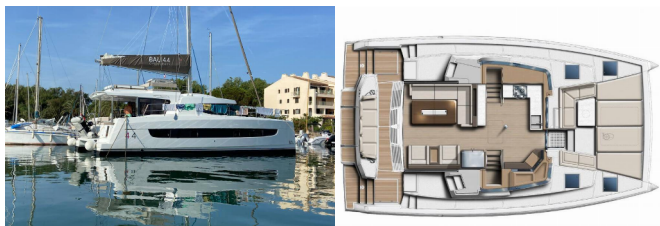

BALI 4.4

Enterprise (2023)

BRAIN Yachting • Schadekgasse 5/18 • 1060 Vienna • Austria

Phone: +43 664 1491177

E-mail: relax@brain-yachting.com

Web: www.brain-yachting.com

Yacht Base	Bodrum/Turgutreis/D-Marin, Turkey
Yacht ID	5388
Yacht Brands	Catana
Yacht Name	Enterprise
Production Year	2023
Length	13.50 M
Cabins	4 + 1
Berths	8 + 2
Max Persons	10
WC	4 + 1

COMFORT: Cockpit cushions, Outside cushions

DECK: Bimini top, Boat hook, Canister for water, Cockpit/stern, outside shower, Deck brush, Dinghy, Dinghy (byboat) pump, Electric anchor windlass, Fenders, Floating rope, Gangway, Jerry cans for fuel, Main anchor, Plastic bucket, Sponge, Sprayhood, Sun awning (aft), Swimming ladder