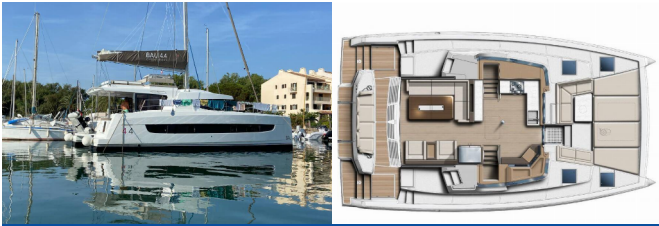

Web: [www.brain-yachting.com](http://www.brain-yachting.com)

<b>Yacht Base</b>	Bodrum/Turgutreis/D-Marin, Turkey
<b>Yacht ID</b>	5388
<b>Yacht Brands</b>	Catana
<b>Yacht Name</b>	Enterprise
<b>Production Year</b>	2023
<b>Length</b>	13.50 M
<b>Cabins</b>	4 + 1
<b>Berths</b>	8 + 2
<b>Max Persons</b>	10
<b>WC</b>	4 + 1

**COMFORT:** Cockpit cushions, Outside cushions

**DECK:** Bimini top, Boat hook, Canister for water, Cockpit/stern, outside shower, Deck brush, Dinghy, Dinghy (byboat) pump, Electric anchor windlass, Fenders, Floating rope, Gangway, Jerry cans for fuel, Main anchor, Plastic bucket, Sponge, Sprayhood, Sun awning (aft), Swimming ladder