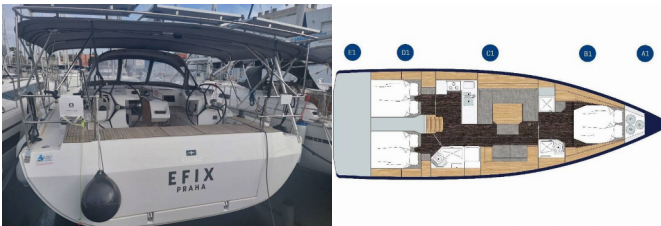

BAVARIA C45

Efix (2024)

BRAIN Yachting • Schadekgasse 5/18 • 1060 Vienna • Austria

Phone: +43 664 1491177

E-mail: relax@brain-yachting.com

Web: www.brain-yachting.com

Yacht Base	Marina Zadar (ex. Tankeromerc), Croatia
Yacht ID	5386
Yacht Brands	Bavaria
Yacht Name	Efix
Production Year	2024
Length	13.98 M
Cabins	3
Berths	6 + 2
Max Persons	8
WC	2

COMFORT: Cockpit cushions

DECK: Bathing platform, Bimini top, Boat hook, Bosun's chair (Safe seat) (boatswain's chair), Cockpit table, Cockpit/stern, outside shower, Dinghy, Electric anchor windlass, Fenders, Main Deck Compass, Mooring ropes , Sprayhood, Teak cockpit