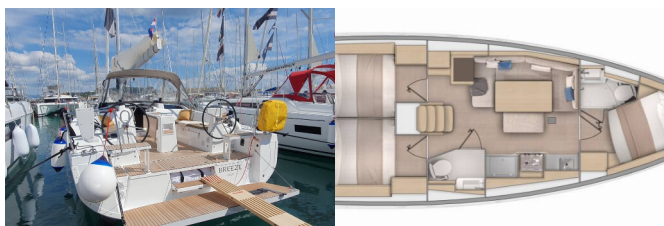

OCEANIS 37.1

Breeze (2024)

BRAIN Yachting or type unknown

BRAIN Yachting • Neubaugasse 43/4 • 1070 Vienna • Austria

Phone: +43 1 435 0804

E-mail: relax@brain-yachting.com

Web: www.brain-yachting.com

| | |
|------------------------|---------------------------|
| Yacht Base | ACI Marina Split, Croatia |
| Yacht ID | 5339 |
| Yacht Brands | Beneteau |
| Yacht Name | Breeze |
| Production Year | 2024 |
| Length | 11.93 M |
| Cabins | 3 |
| Berths | 6 + 2 |
| WC | 2 |

COMFORT: Bed linen, Cockpit cushions, Mosquito nets, Towels

DECK: Anchor, Bathing platform, Bilge pump - Mechanic, Bimini top, Boat hook, Bosun's chair (Safe seat) (boatswain's chair), Cockpit table, Cockpit/stern, outside shower, Dinghy, Electric anchor windlass, Fenders, Gangway, Round/globular fender, Spare anchor (Reserve, Auxiliary anchor), Sprayhood, Teak seats in cockpit