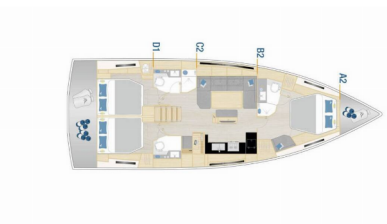

Web: [www.brain-yachting.com](http://www.brain-yachting.com)

<b>Yacht Base</b>	Trogir, Yachtclub Seget (Marina Baotić), Croatia
<b>Yacht ID</b>	5328
<b>Yacht Brands</b>	Hanse Yachts
<b>Yacht Name</b>	Felice
<b>Production Year</b>	2024
<b>Length</b>	14.60 M
<b>Cabins</b>	3
<b>Berths</b>	6 + 2
<b>Max Persons</b>	8
<b>WC</b>	3

**COMFORT:** Bed linen, Blankets, Cockpit cushions, Pillows, Towels

**DECK:** Anchor with chain, Bimini top, Cockpit table, Cockpit/stern, outside shower, Dinghy, Electric anchor windlass, Fenders, Gangway, Grill/Barbecue/Plancha, Mooring ropes, Spare anchor (Reserve, Auxiliary anchor), Sprayhood